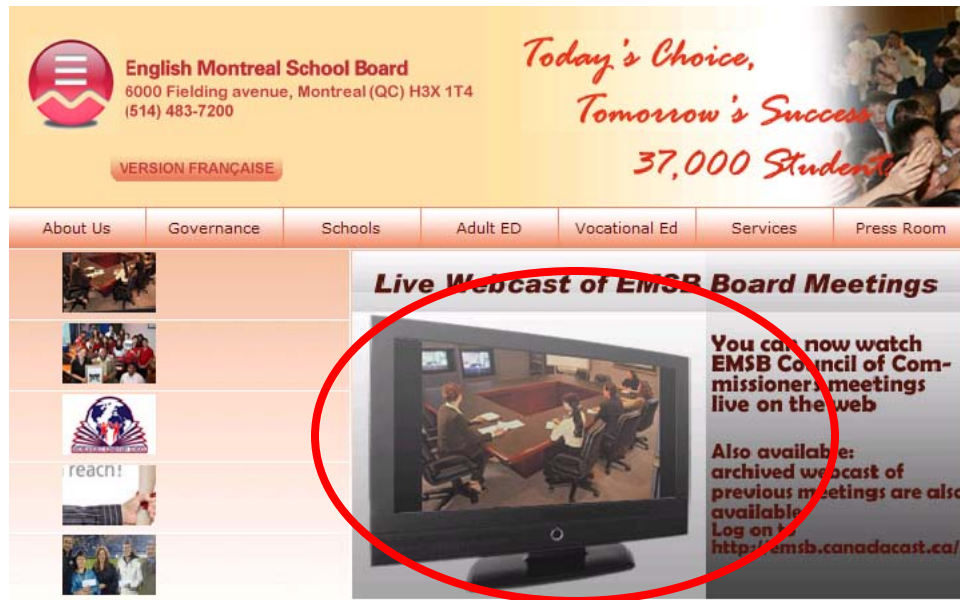

## Using the EMSB Webcasting Portal

The EMSB Web Casting Portal may be accessed via either the EMSB main Web Site by clicking on the Live Webcast icon:

Or enter the following web address directly in your preferred web browser:

**emsb.canadacast.ca**

Either method will bring you to the primary Webcasting site. If an event is currently being broadcast live it will be displayed in the centre of the screen. Should you wish to view previous events scroll to the bottom of the screen and select from one of the archived events as shown below:

## Using the EMSB Webcasting Portal

To minimise the waiting time for the complete video to load before it begins playing (these are very large files so wait times would be significant), the system is designed to start playing as soon as possible while in the background the remaining portion is loaded. To see what part of the video has been loaded you look at the slider just below the video image, see below: